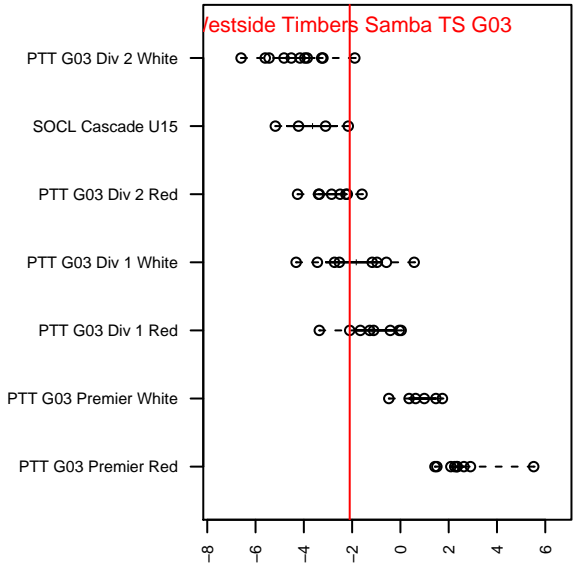

**attack and defense rating
relative to others at age
and all opponents in last 13 months**